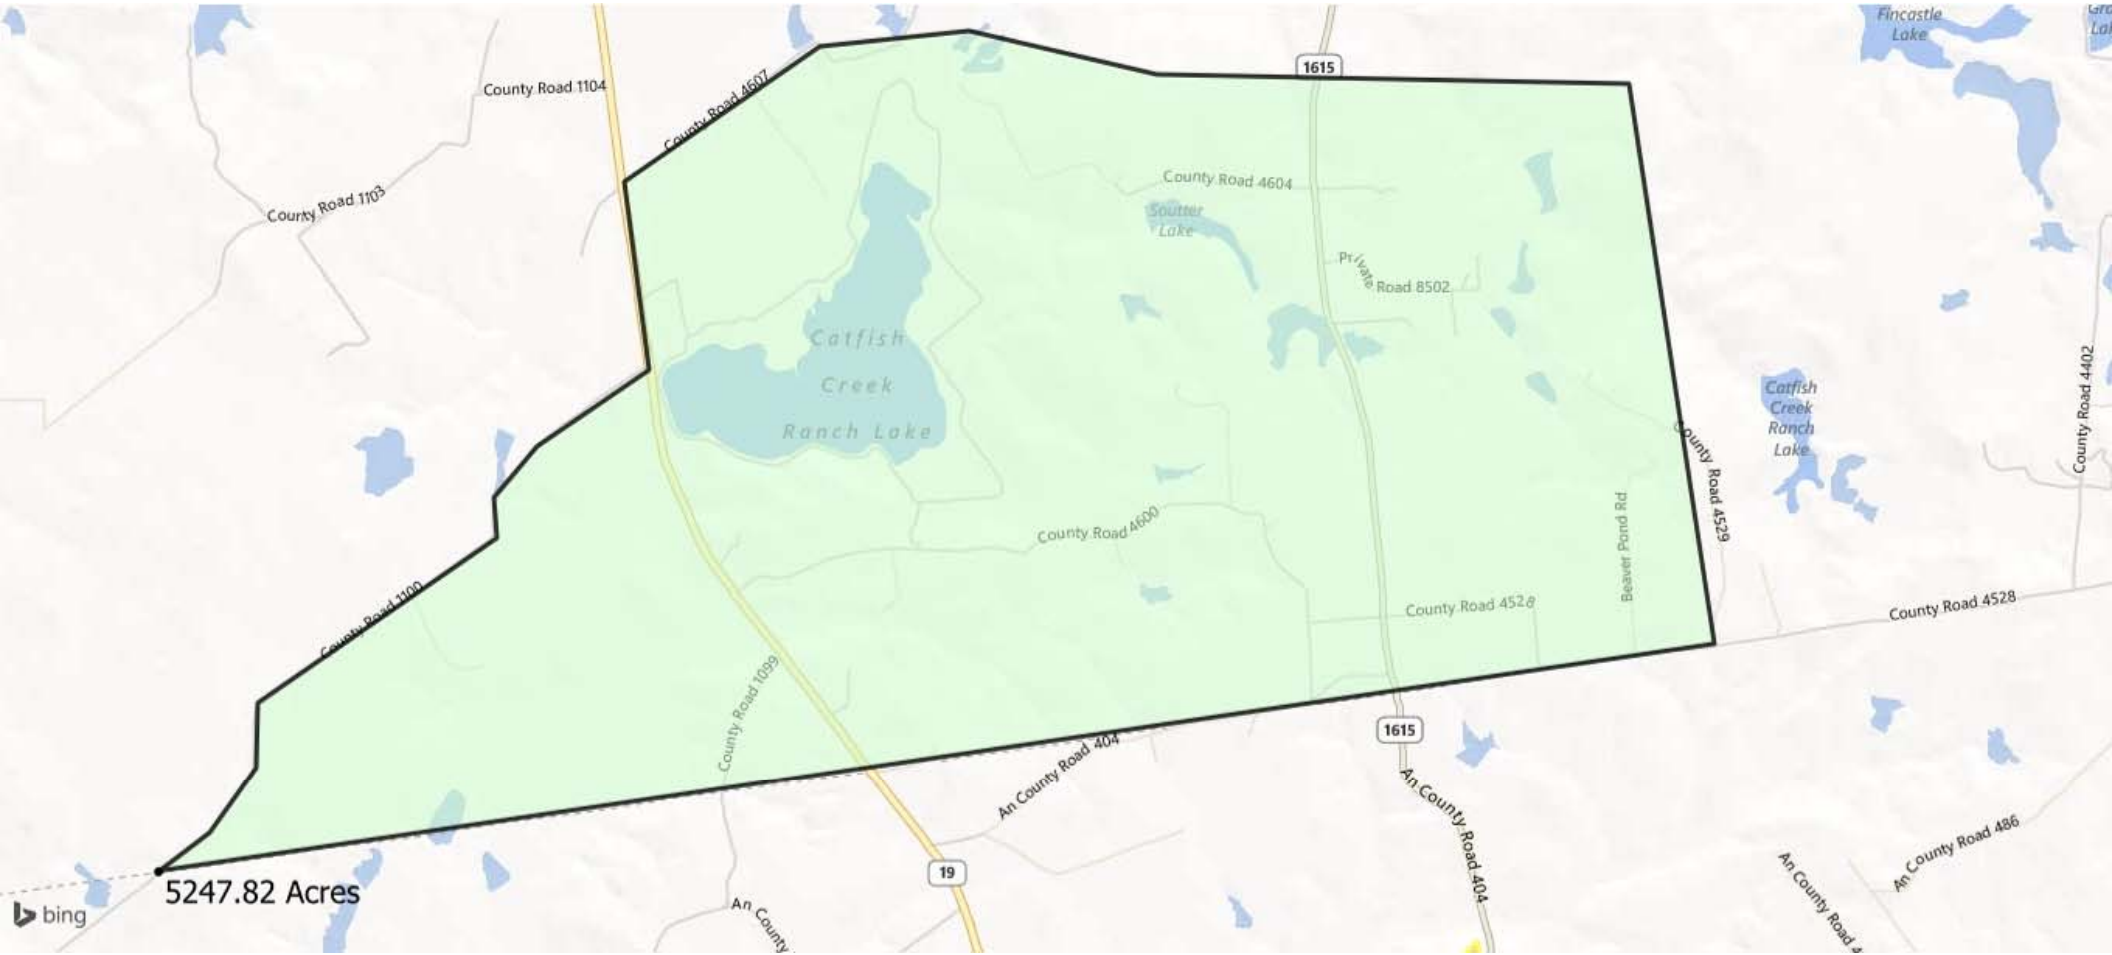

Henderson County

CETRZ

ZONE #2

(5,247.82 ACRES)

LOCATED IN PRECINCT 4

5247.82 Acres

bing